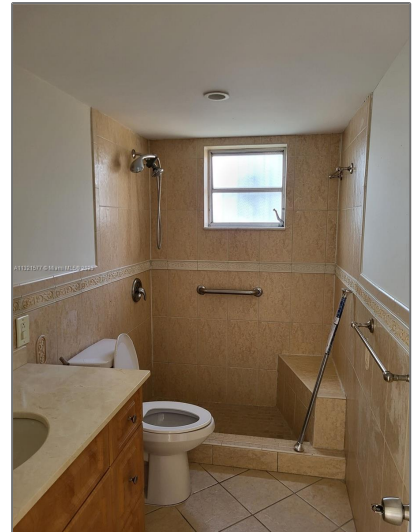

Residential Lease For Rent

755 Sqft - 1215 SW 32nd Ave # A, Miami, Florida 33135

Basic [Details](#)

Property Type:	Residential Lease
Listing Type:	For Rent
Listing ID:	A11321577
Price:	\$2,200
Bedrooms:	2
Bathrooms:	1
Square Footage:	755 Sqft
Year Built:	1973

Address [Map](#)

Country:	US
State:	FL
County:	Miami-Dade County
City:	Miami
Zipcode:	33135
Street:	1215 SW 32nd Ave # A

Features

<input checked="" type="checkbox"/>	Cooling System:	Central Air, Electric, Paddle Fans
<input checked="" type="checkbox"/>	View:	Garden
<input checked="" type="checkbox"/>	Pet Allowed:	Maximum 20 Lbs
<input checked="" type="checkbox"/>	Patio:	Porch/balcony, Awning(s), Open Balcony
<input checked="" type="checkbox"/>	Furnished:	Unfurnished