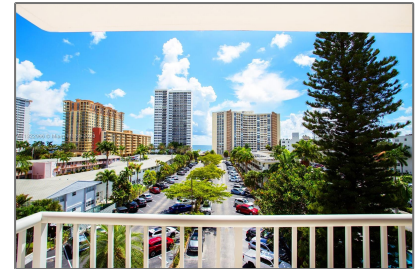

Residential Lease For Rent

1,145 Sqft - 3161 S Ocean Dr # 506, Hallandale Beach, Florida 33009

Basic [Details](#)

Property Type: **Residential Lease**

Listing Type: **For Rent**

Listing ID: **A11322966**

Price: **\$2,400**

City: **Hallandale Beach**

Zipcode: **33009**

Street: **3161 S Ocean Dr #
506**

Building Name: **CLIFTON CONDO**

Floor Number: **0**

Longitude: **W81° 52' 39.1"**

Latitude: **N25° 58' 35"**

Features