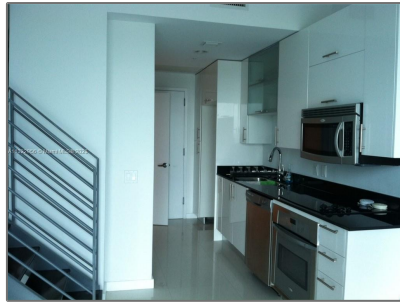

Residential Lease For Rent

714 Sqft - 60 SW 13 ST # 1415, Miami, Florida
33131

Basic [Details](#)

Property Type: **Residential Lease**

Listing Type: **For Rent**

Listing ID: **A11322956**

Price: **\$2,850**

County: **Miami-Dade County**

City: **Miami**

Zipcode: **33131**

Street: **60 SW 13 ST #
1415**

Building Name: **INFINITY AT
BRICKELL**

Floor Number: **0**

Features

Swimming Pool: **In Ground**