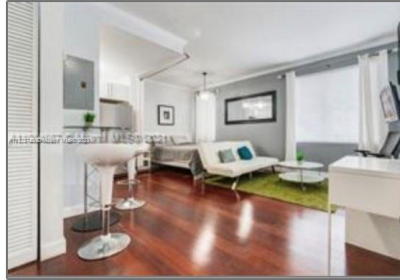

# Residential Lease For Rent

420 Sqft - 1502 Jefferson Ave # 106, Miami Beach, Florida 33139