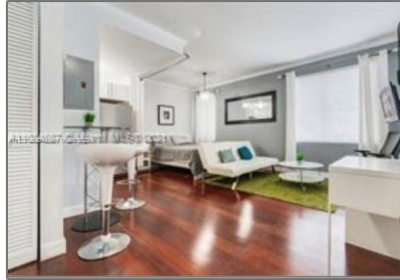

Residential Lease For Rent

420 Sqft - 1502 Jefferson Ave # 106, Miami Beach, Florida 33139

Basic [Details](#)

Property Type: **Residential Lease**

Listing Type: **For Rent**

Listing ID: **A11322743**

Price: **\$1,750**

Zipcode: **33139**

Street: **1502 Jefferson Ave
106**

Building Name: **THE ELAINE**

Features

Furnished:

Furnished

CONDO

Floor Number: **0**