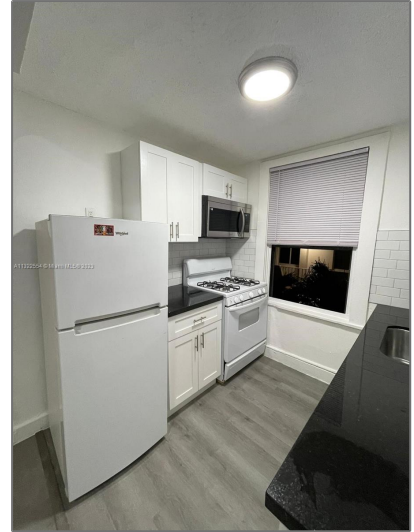

# Residential Lease For Rent

670 Sqft - 7149 Bay Dr # 15, Miami Beach, Florida  
33141

## Basic [Details](#)

Property Type: **Residential Lease**

Listing Type: **For Rent**

Listing ID: **A11322554**

Price: **\$2,000**

Bedrooms: **2**

Bathrooms: **1**

Square Footage: **670 Sqft**