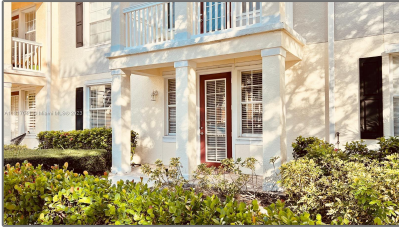

Residential Lease For Rent

849 Sqft - 224 Murcia Dr # 104, Jupiter, Florida
33458

Basic [Details](#)

Property Type: **Residential Lease**

Listing Type: **For Rent**

Listing ID: **A11317041**

Price: **\$2,250**