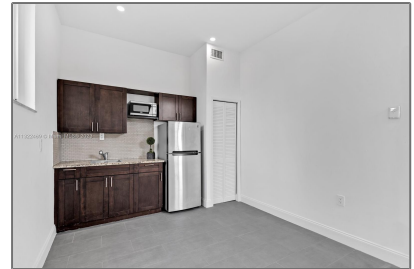

# Residential Lease For Rent

450 Sqft - 2301 SW 82nd Pl # 0, Miami, Florida  
33155