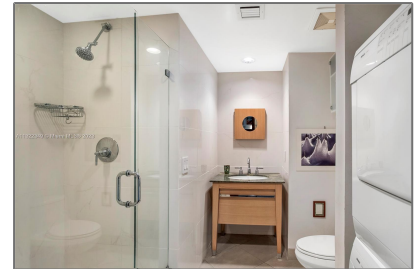

# Residential Lease For Rent

1,445 Sqft - 245 Michigan Ave # 2, Miami Beach, Florida 33139

## Basic [Details](#)

Property Type:	<b>Residential Lease</b>
Listing Type:	<b>For Rent</b>
Listing ID:	<b>A11322349</b>
Price:	<b>\$6,500</b>
Bedrooms:	<b>2</b>
Bathrooms:	<b>2</b>
Square Footage:	<b>1,445 Sqft</b>
Year Built:	<b>2004</b>