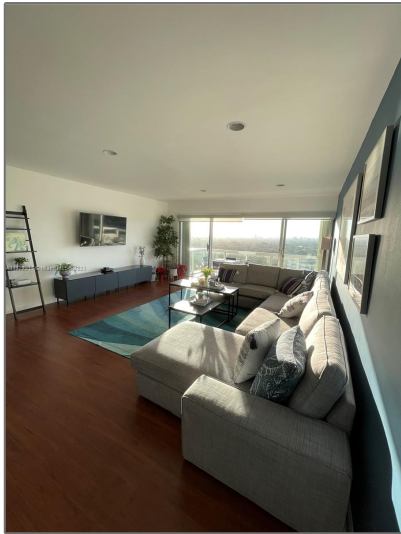

Residential Lease For Rent

1,344 Sqft - 2451 Brickell Ave # 20M, Miami,
Florida 33129

Basic [Details](#)

Property Type: **Residential Lease**

Listing Type: **For Rent**

Listing ID: **A11322211**

Price: **\$4,350**

City: **Miami**

Zipcode: **33129**

Street: **2451 Brickell Ave #
20M**

Features

Furnished:

Furnished

Building Name: **BRICKELL
TOWNHOUSE
CONDO**

Floor Number: **0**