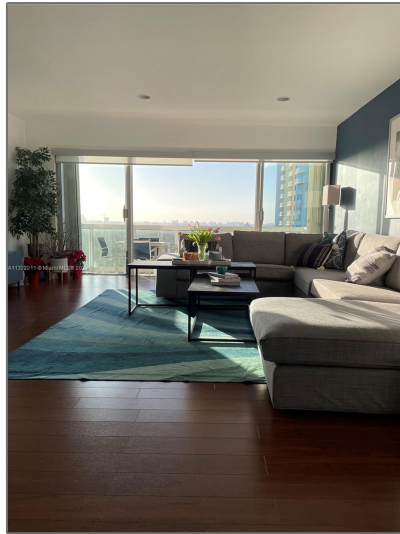

Residential Lease For Rent

1,344 Sqft - 2451 Brickell Ave # 20M, Miami,
Florida 33129

Basic [Details](#)

Property Type: **Residential Lease**

Listing Type: **For Rent**

Listing ID: **A11322211**

Price: **\$4,350**

City: **Miami**

Zipcode: **33129**

Street: **2451 Brickell Ave #
20M**

Features

Furnished:

Furnished

Building Name: **BRICKELL
TOWNHOUSE
CONDO**

Floor Number: **0**