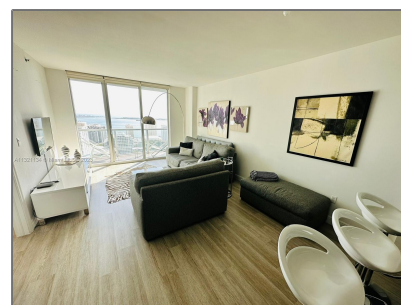

Residential Lease For Rent

806 Sqft - 500 Brickell Ave # 3500, Miami, Florida 33131

Basic Details

Property Type: **Residential Lease**

Listing Type: **For Rent**

Listing ID: **A11321134**

Price: **\$4,000**