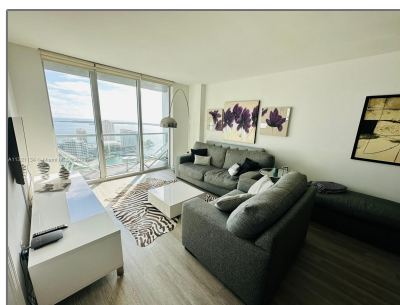

Residential Lease For Rent

806 Sqft - 500 Brickell Ave # 3500, Miami, Florida 33131

Basic Details

Property Type: **Residential Lease**

Listing Type: **For Rent**

Listing ID: **A11321134**

Price: **\$4,000**