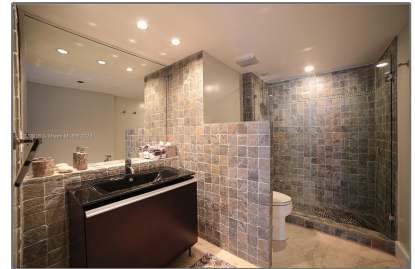

Residential Lease For Rent

960 Sqft - 2301 Collins Ave # 1116, Miami Beach, Florida 33139

Basic [Details](#)

Property Type: **Residential Lease**

Listing Type: **For Rent**

Listing ID: **A11321916**

Price: **\$7,500**

Bedrooms: **2**

Bathrooms: **2**

Square Footage: **960 Sqft**

Year Built: **1926**

Address [Map](#)

Country: **US**

State: **FL**

County: **Miami-Dade County**

City: **Miami Beach**

Zipcode: **33139**

Street: **2301 Collins Ave #
1116**

Building Name: **RONEY PALACE
CONDO**

Floor Number: **0**

Longitude: **W81° 52' 23.2"**

Features

Swimming Pool: **Community**