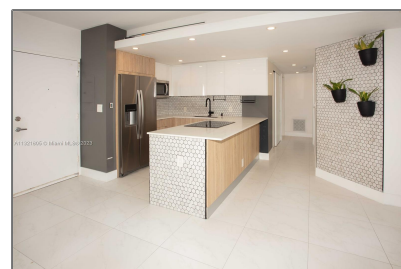

Residential Lease For Rent

1,020 Sqft - 7441 Wayne Ave # 10I, Miami Beach, Florida 33141

Basic [Details](#)

Property Type: **Residential Lease**

Listing Type: **For Rent**

Listing ID: **A11321805**

Price: **\$2,800**