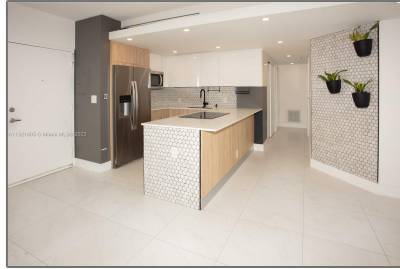

Residential Lease For Rent

1,020 Sqft - 7441 Wayne Ave # 10I, Miami Beach, Florida 33141

Basic [Details](#)

Property Type:	Residential Lease
Listing Type:	For Rent
Listing ID:	A11321805
Price:	\$2,800
Bedrooms:	2
Bathrooms:	2
Square Footage:	1,020 Sqft
Year Built:	1964