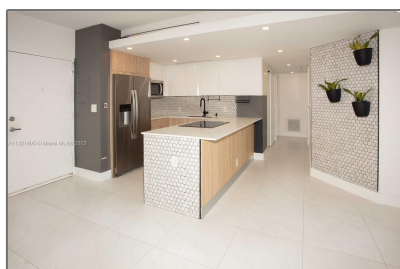

Residential Lease For Rent

1,020 Sqft - 7441 Wayne Ave # 10I, Miami Beach, Florida 33141

Basic [Details](#)

Property Type: **Residential Lease**

Listing Type: **For Rent**

Listing ID: **A11321805**

Price: **\$2,800**