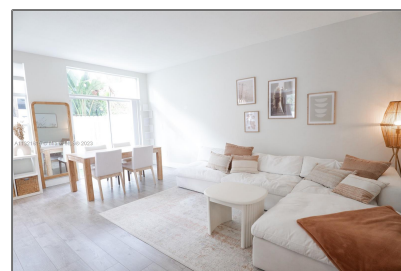

Residential Lease For Rent

1,479 Sqft - 3600 Tuscany Dr # 3600, Hollywood,
Florida 33021

Basic [Details](#)

Property Type: **Residential Lease**

Listing Type: **For Rent**

Listing ID: **A11321815**

Price: **\$3,800**