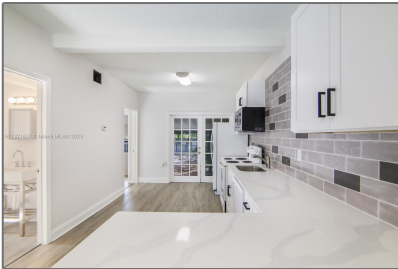

Residential Lease For Rent

1,502 Sqft - 1633 SW 30th Ter # 2, Fort
Lauderdale, Florida 33312

Basic [Details](#)

Property Type: **Residential Lease**

Listing Type: **For Rent**

Listing ID: **A11321837**

Price: **\$2,600**