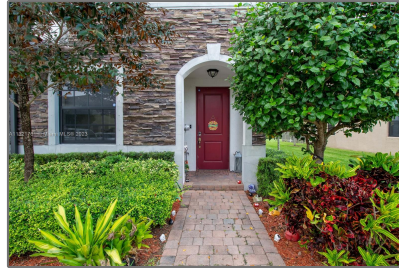

Residential Lease For Rent

1,524 Sqft - 24840 SW 116th Ave # 0, Homestead,
Florida 33032

Basic [Details](#)

Property Type: **Residential Lease**

Listing Type: **For Rent**

Listing ID: **A11321761**

Price: **\$2,700**

Bedrooms: **3**

Bathrooms: **2**

Half Bathrooms: **1**

Square Footage: **1,524 Sqft**

Year Built: **2016**

Lot Area: **1,858 Sqft**

Address [Map](#)

Country: **US**

State: **FL**

County: **Miami-Dade County**

City: **Homestead**

Zipcode: **33032**

Street: **24840 SW 116th
Ave # 0**

Building Name: **COCO PALM
ESTATES**

Features

✓ Heating System: **Central, Electric**