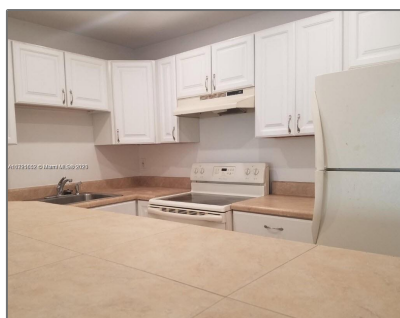

Residential Lease For Rent

783 Sqft - 4164 Inverrary Dr # 508, Lauderdale, Florida 33319

Basic [Details](#)

Property Type: **Residential Lease**

Listing Type: **For Rent**

Listing ID: **A11321652**

Price: **\$1,500**