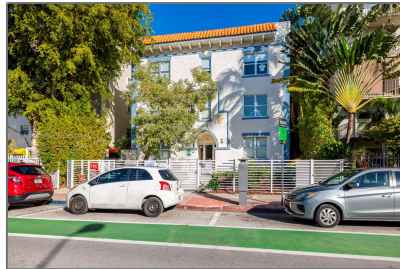

Residential Lease For Rent

535 Sqft - 1611 Meridian Ave # 203, Miami Beach, Florida 33139

Basic [Details](#)

Property Type: **Residential Lease**

Listing Type: **For Rent**

Listing ID: **A11319110**

Price: **\$2,100**

Country: **US**

State: **FL**

County: **Miami-Dade County**

City: **Miami Beach**

Zipcode: **33139**

Street: **1611 Meridian Ave
203**

Building Name: **EMILY CONDO**

Floor Number: **0**