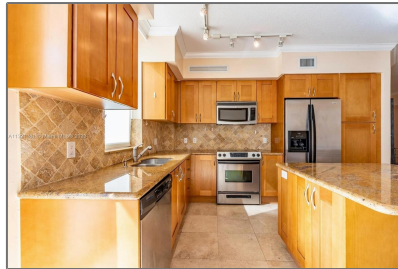

Residential Lease For Rent

1,354 Sqft - 1755 E Hallandale Beach Blvd #
1507E, Hallandale Beach, Florida 33009

Basic [Details](#)

Property Type: **Residential Lease**

Listing Type: **For Rent**

Listing ID: **A11321381**