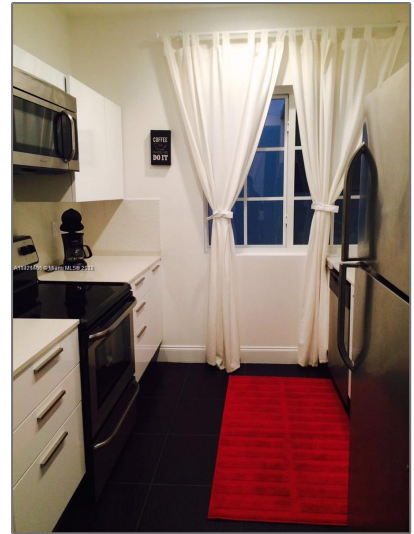

Residential Lease For Rent

707 Sqft - 1510 Meridian Ave # 12, Miami Beach, Florida 33139

Basic [Details](#)

Property Type:	Residential Lease
Listing Type:	For Rent
Listing ID:	A11321406
Price:	\$3,300
Bedrooms:	2
Bathrooms:	1
Half Bathrooms:	1
Square Footage:	707 Sqft
Year Built:	1935