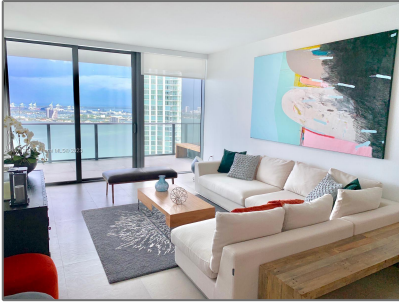

Residential Lease For Rent

1,067 Sqft - 650 NE 32nd St # 4206, Miami,
Florida 33137

Basic Details

Property Type: **Residential Lease**

Listing Type: **For Rent**

Listing ID: **A11321264**

Price: **\$5,500**