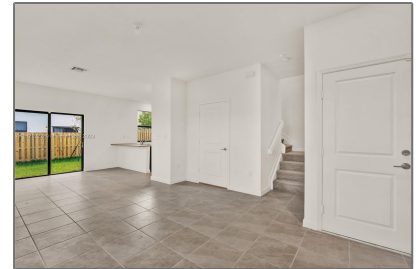

# Residential Lease For Rent

1,296 Sqft - 13368 SW 287th St, Homestead,  
Florida 33033