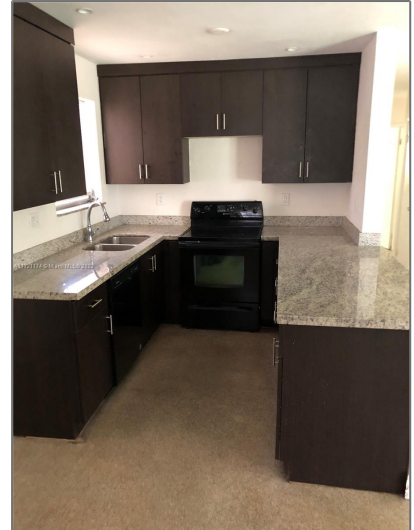

Residential Lease For Rent

1,310 Sqft - 620 SW 30th Ave # 0, Fort Lauderdale, Florida 33312

Basic [Details](#)

Property Type:	Residential Lease
Listing Type:	For Rent
Listing ID:	A11321174
Price:	\$2,900
Bedrooms:	4
Bathrooms:	2
Square Footage:	1,310 Sqft
Year Built:	1959
Lot Area:	7,500 Sqft