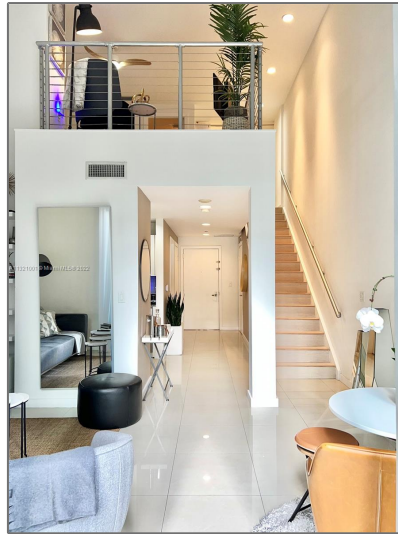

Residential Lease For Rent

1,000 Sqft - 1050 Brickell Ave # 214, Miami,
Florida 33131

Basic [Details](#)

Property Type: **Residential Lease**

Listing Type: **For Rent**

Listing ID: **A11321001**

Price: **\$3,800**

City: **Miami**

Zipcode: **33131**

Street: **1050 Brickell Ave #
214**

Features

Swimming Pool: **In Ground, Hot Tub**

Furnished: **Furnished**

Building Name: **1060 BRICKELL
CONDO**

Floor Number: **0**