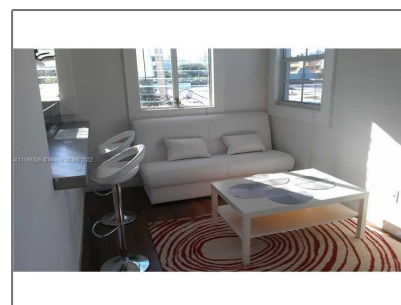

Residential For Sale

460 Sqft - 842 Meridian Ave # 3E, Miami Beach,
Florida 33139

Basic [Details](#)

Property Type: **Residential**

Listing Type: **For Sale**

Listing ID: **A11186326**

Price: **\$225,000**

Bedrooms: **1**

Bathrooms: **1**

Square Footage: **460 Sqft**

Year Built: **1925**

Features

✓ Heating System: **Other**

✓ Cooling System: **Other, Wall/window Unit(s)**

✓ Fence: **Fenced**

✓ View: **Skyline**