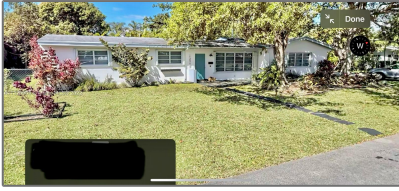

# Residential Lease For Rent

2,098 Sqft - 12900 SW 82nd Ct, Pinecrest, Florida 33156

## Basic [Details](#)

Property Type:	<b>Residential Lease</b>
Listing Type:	<b>For Rent</b>
Listing ID:	<b>A11320909</b>
Price:	<b>\$12,000</b>
Bedrooms:	<b>3</b>
Bathrooms:	<b>2</b>
Square Footage:	<b>2,098 Sqft</b>
Year Built:	<b>1957</b>
Lot Area:	<b>15,002 Sqft</b>

## Address [Map](#)

Country:	<b>US</b>
State:	<b>FL</b>
County:	<b>Miami-Dade County</b>
City:	<b>Pinecrest</b>
Zipcode:	<b>33156</b>
Street:	<b>12900 SW 82nd Ct</b>
Building Name:	<b>SUNILAND MANOR</b>
Floor Number:	<b>0</b>
Longitude:	<b>W81° 40' 22.1"</b>
Latitude:	<b>N25° 39' 1.4"</b>