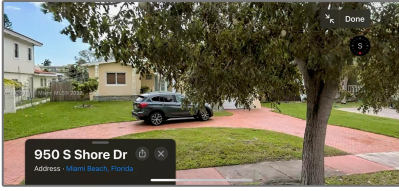

Residential Lease For Rent

2,104 Sqft - 950 S Shore Dr, Miami Beach, Florida 33141

Basic [Details](#)

Property Type:	Residential Lease
Listing Type:	For Rent
Listing ID:	A11320911
Price:	\$11,000
Bedrooms:	3
Bathrooms:	3
Square Footage:	2,104 Sqft
Year Built:	1951
Lot Area:	11,050 Sqft

Address [Map](#)

Country:	US
State:	FL
County:	Miami-Dade County
City:	Miami Beach
Zipcode:	33141
Street:	950 S Shore Dr
Building Name:	NORMANDY GOLF COURSE
Floor Number:	0
Longitude:	W81° 51' 24.8"
Latitude:	N25° 51' 16"