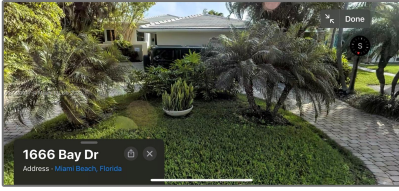

Residential Lease For Rent

2,709 Sqft - 1666 Bay Dr, Miami Beach, Florida
33141

Basic [Details](#)

Property Type:	Residential Lease
Listing Type:	For Rent
Listing ID:	A11320917
Price:	\$34,000
Bedrooms:	3
Bathrooms:	2
Square Footage:	2,709 Sqft
Year Built:	1950
Lot Area:	8,770 Sqft

Address [Map](#)

Country:	US
State:	FL
County:	Miami-Dade County
City:	Miami Beach
Zipcode:	33141
Street:	1666 Bay Dr
Building Name:	ISLE OF NORMANDY TROUVILL
Floor Number:	0
Longitude:	W81° 51' 50.1"

Features