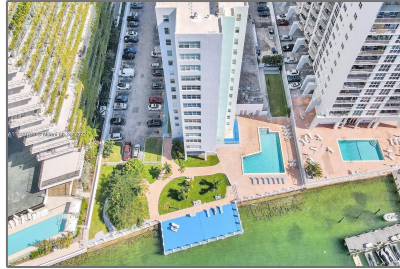

Residential Lease For Rent

662 Sqft - 1250 West Ave # 4L, Miami Beach,
Florida 33139

Basic [Details](#)

Property Type: **Residential Lease**

Listing Type: **For Rent**

Listing ID: **A11320786**

Price: **\$2,350**

Country: **US**

State: **FL**

County: **Miami-Dade County**

City: **Miami Beach**

Zipcode: **33139**

Street: **1250 West Ave # 4L**

Building Name: **BAY GARDEN
MANOR CONDO**

Floor Number: **0**