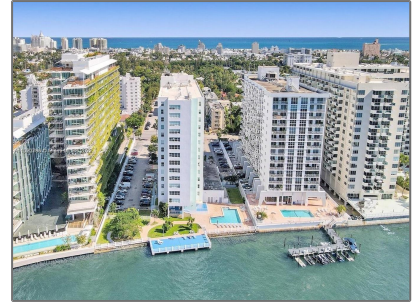

Residential Lease For Rent

662 Sqft - 1250 West Ave # 4L, Miami Beach,
Florida 33139

Basic [Details](#)

Property Type: **Residential Lease**

Listing Type: **For Rent**

Listing ID: **A11320786**

Price: **\$2,350**

Country: **US**

State: **FL**

County: **Miami-Dade County**

City: **Miami Beach**

Zipcode: **33139**

Street: **1250 West Ave # 4L**

Building Name: **BAY GARDEN
MANOR CONDO**

Floor Number: **0**