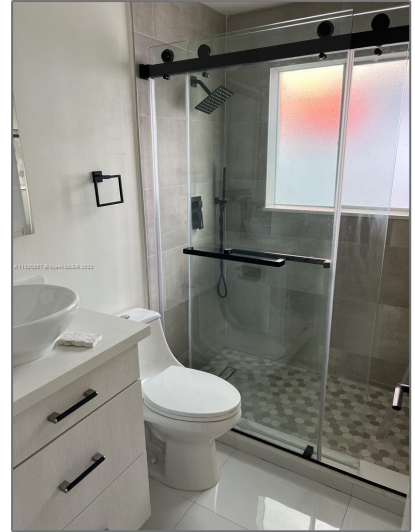

Residential Lease For Rent

1,241 Sqft - 15126 SW 140th Ter # 15126, Miami, Florida 33196

Basic [Details](#)

Property Type: **Residential Lease**

Listing Type: **For Rent**

Listing ID: **A11320857**

Price: **\$3,300**