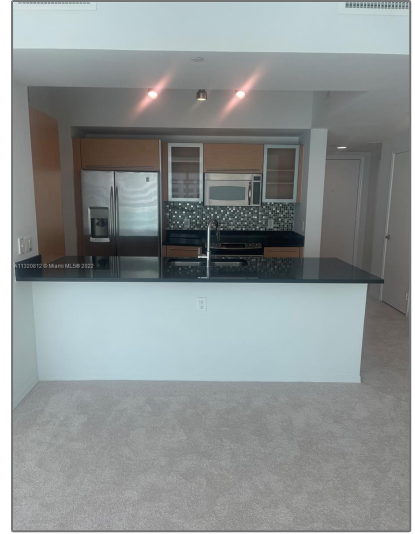

Residential Lease For Rent

1,278 Sqft - 950 Brickell Bay Dr # 1111, Miami, Florida 33131

Basic [Details](#)

Property Type: **Residential Lease**

Listing Type: **For Rent**

Listing ID: **A11320812**

Price: **\$4,500**