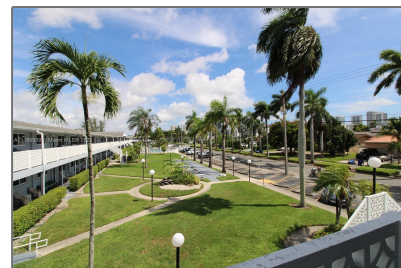

Residential Lease For Rent

550 Sqft - 600 Layne Blvd # 216, Hallandale
Beach, Florida 33009

Basic [Details](#)

Property Type: **Residential Lease**

Listing Type: **For Rent**

Listing ID: **A11189939**

Price: **\$2,000**

City: **Hallandale Beach**

Zipcode: **33009**

Street: **600 Layne Blvd #
216**

Features

✓ Swimming Pool: **Automatic Chlorination**

✓ Pet Allowed: **Restrictions Or Possible
Restrictions, No**

✓ Furnished: **Unfurnished**