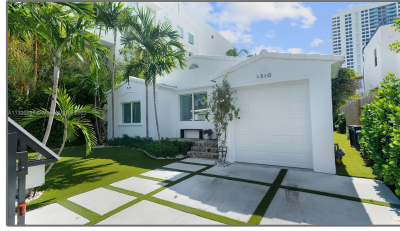

Residential Lease For Rent

2,214 Sqft - 1310 Flamingo Way, Miami Beach,
Florida 33139

Basic [Details](#)

Property Type:	Residential Lease
Listing Type:	For Rent
Listing ID:	A11320597
Price:	\$15,000
Bedrooms:	5
Bathrooms:	3
Square Footage:	2,214 Sqft
Year Built:	1946
Lot Area:	5,000 Sqft

Features

<input checked="" type="checkbox"/>	Pet Allowed:	Restrictions Or Possible Restrictions
<input checked="" type="checkbox"/>	Furnished:	Furnished

Address [Map](#)

Country:	US
State:	FL
County:	Miami-Dade County
City:	Miami Beach
Zipcode:	33139
Street:	1310 Flamingo Way
Building Name:	ALTON BEACH BAY FRONT RE-
Floor Number:	0
Longitude:	W81° 51' 26.3"