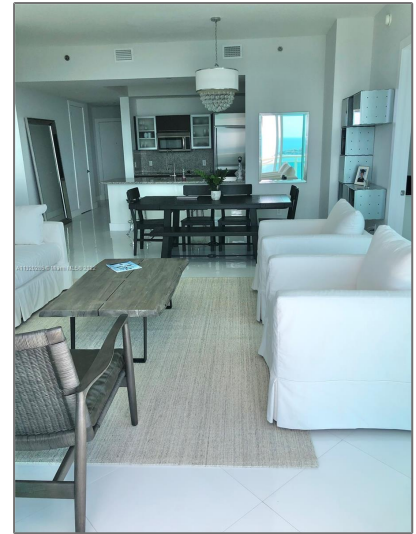

Residential Lease For Rent

1,278 Sqft - 950 Brickell Bay Dr # 5110, Miami, Florida 33131

Basic [Details](#)

Property Type:	Residential Lease
Listing Type:	For Rent
Listing ID:	A11320285
Price:	\$6,400
Bedrooms:	2
Bathrooms:	2
Half Bathrooms:	1
Square Footage:	1,278 Sqft
Year Built:	2008