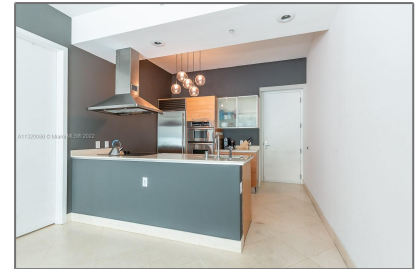

Residential Lease For Rent

811 Sqft - 218 SE 14th St # 807, Miami, Florida
33131

Basic [Details](#)

Property Type: **Residential Lease**

Listing Type: **For Rent**

Listing ID: **A11320086**

Price: **\$3,150**

City: **Miami**

Zipcode: **33131**

Street: **218 SE 14th St #
807**

Building Name: **THE EMERALD AT
BRICKELL C**

Floor Number: **0**

Longitude: **W81° 48' 35.2"**

Features

✓ Swimming Pool: **Private, Above Ground**