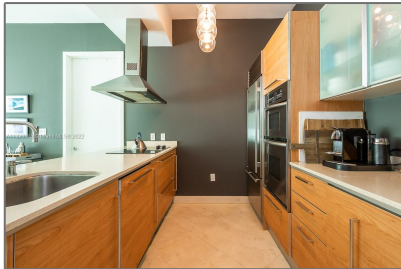

Residential Lease For Rent

811 Sqft - 218 SE 14th St # 807, Miami, Florida
33131

Basic [Details](#)

Property Type: **Residential Lease**

Listing Type: **For Rent**

Listing ID: **A11320086**

Price: **\$3,150**

City: **Miami**

Zipcode: **33131**

Street: **218 SE 14th St #
807**

Building Name: **THE EMERALD AT
BRICKELL C**

Floor Number: **0**

Longitude: **W81° 48' 35.2"**

Features

✓ Swimming Pool: **Private, Above Ground**