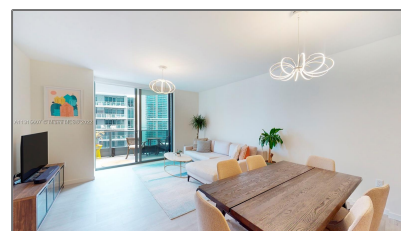

# Residential Lease For Rent

1,022 Sqft - 1000 Brickell Plz # 4605, Miami,  
Florida 33131