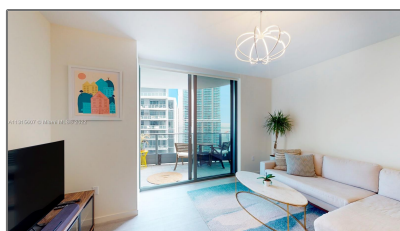

# Residential Lease For Rent

1,022 Sqft - 1000 Brickell Plz # 4605, Miami,  
Florida 33131