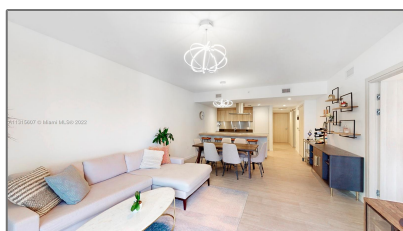

# Residential Lease For Rent

1,022 Sqft - 1000 Brickell Plz # 4605, Miami,  
Florida 33131