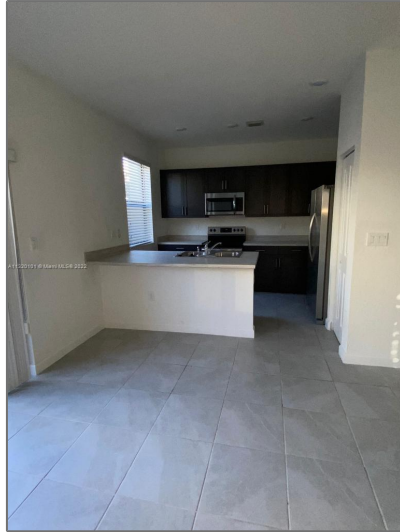

Residential Lease For Rent

1,296 Sqft - 13389 SW 287th Ter # 0, Homestead, Florida 33033

Basic [Details](#)

Property Type:	Residential Lease
Listing Type:	For Rent
Listing ID:	A11320101
Price:	\$2,500
Bedrooms:	3
Bathrooms:	2
Half Bathrooms:	1
Square Footage:	1,296 Sqft
Year Built:	2021
Lot Area:	1,943 Sqft

Address [Map](#)

Country:	US
State:	FL
County:	Miami-Dade County
City:	Homestead

Features

<input checked="" type="checkbox"/> Furnished:	<input type="checkbox"/> Unfurnished
--	--

Zipcode:	33033
Street:	13389 SW 287th Ter # 0
Building Name:	PINE ISLE
Floor Number:	0
Longitude:	W81° 35' 31"
Latitude:	N25° 30' 0.9"