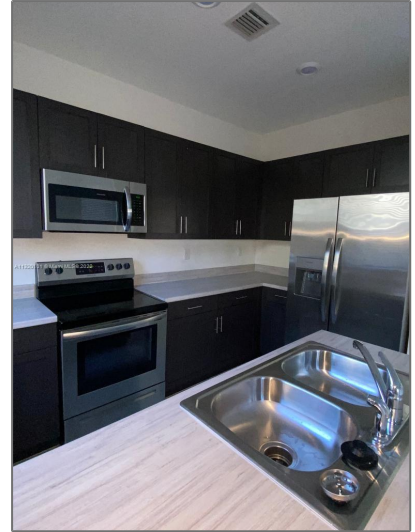

Residential Lease For Rent

1,296 Sqft - 13389 SW 287th Ter # 0, Homestead, Florida 33033

Basic [Details](#)

Property Type:	Residential Lease
Listing Type:	For Rent
Listing ID:	A11320101
Price:	\$2,500
Bedrooms:	3
Bathrooms:	2
Half Bathrooms:	1
Square Footage:	1,296 Sqft
Year Built:	2021
Lot Area:	1,943 Sqft

Address [Map](#)

Country:	US
State:	FL
County:	Miami-Dade County
City:	Homestead

Features

<input checked="" type="checkbox"/> Furnished:	<input type="checkbox"/> Unfurnished
--	--

Zipcode:	33033
Street:	13389 SW 287th Ter # 0
Building Name:	PINE ISLE
Floor Number:	0
Longitude:	W81° 35' 31"
Latitude:	N25° 30' 0.9"