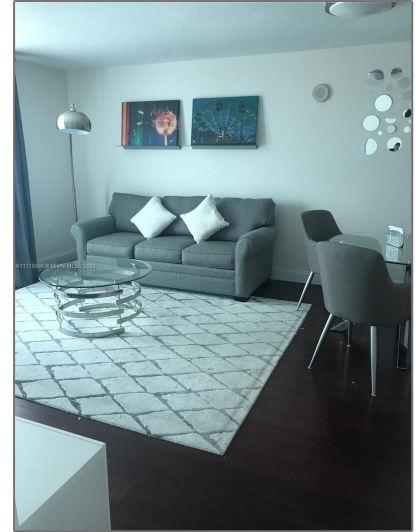

Residential Lease For Rent

791 Sqft - 2101 Brickell Ave # 2402, Miami,
Florida 33129

Basic [Details](#)

Property Type: **Residential Lease**

Listing Type: **For Rent**

Listing ID: **A11319986**

Price: **\$3,500**

✓ Patio: **Open Balcony**

✓ Furnished: **Furnished**

Building Name: **SKYLINE ON
BRICKELL CONDO**

Floor Number: **0**

Longitude: **W81° 48' 4.5"**

Latitude: **N25° 45' 8"**

Agent [Info](#)

Daniel Lombardi