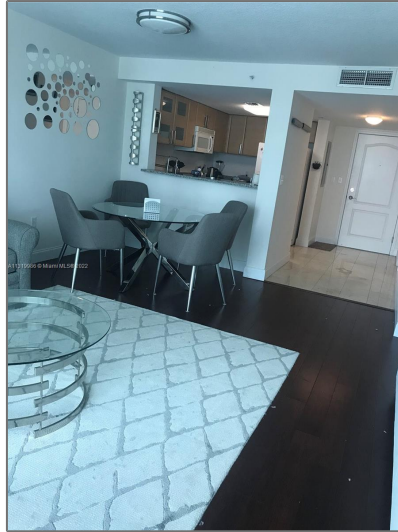

Residential Lease For Rent

791 Sqft - 2101 Brickell Ave # 2402, Miami,
Florida 33129

Basic [Details](#)

Property Type: **Residential Lease**

Listing Type: **For Rent**

Listing ID: **A11319986**

Price: **\$3,500**

✓ Patio: **Open Balcony**

✓ Furnished: **Furnished**

Building Name: **SKYLINE ON
BRICKELL CONDO**

Floor Number: **0**

Longitude: **W81° 48' 4.5"**

Latitude: **N25° 45' 8"**

Agent [Info](#)

Daniel Lombardi