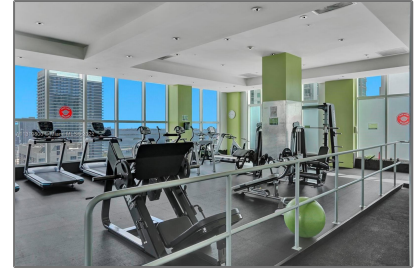

Residential Lease For Rent

1,153 Sqft - 133 NE 2nd Ave # 1913, Miami,
Florida 33132

Basic [Details](#)

Property Type: **Residential Lease**

Listing Type: **For Rent**

Listing ID: **A11319800**

Price: **\$3,100**