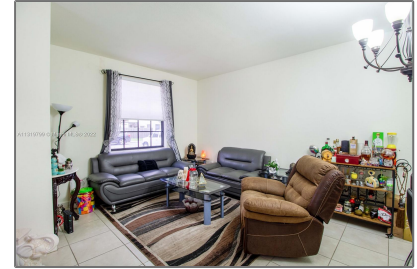

Residential Lease For Rent

1,524 Sqft - 24840 SW 116th Ave # 0, Homestead,
Florida 33032

Basic [Details](#)

Property Type: **Residential Lease**

Listing Type: **For Rent**

Listing ID: **A11319799**

Price: **\$2,700**

State: **FL**

County: **Miami-Dade County**

City: **Homestead**

Zipcode: **33032**

Street: **24840 SW 116th
Ave # 0**

Building Name: **COCO PALM
ESTATES**

Features

✓ Heating System: **Central, Electric**