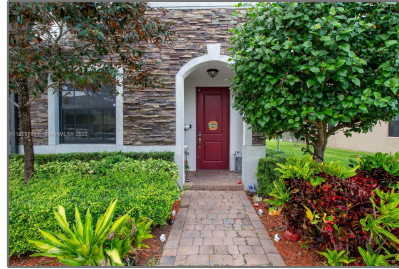

Residential Lease For Rent

1,524 Sqft - 24840 SW 116th Ave # 0, Homestead,
Florida 33032

Basic [Details](#)

Property Type: **Residential Lease**

Listing Type: **For Rent**

Listing ID: **A11319799**

Price: **\$2,700**

Bedrooms: **3**

Bathrooms: **2**

Half Bathrooms: **1**

Square Footage: **1,524 Sqft**

Year Built: **2016**

Lot Area: **1,858 Sqft**

Address [Map](#)

Country: **US**

State: **FL**

County: **Miami-Dade County**

City: **Homestead**

Zipcode: **33032**

Street: **24840 SW 116th
Ave # 0**

Building Name: **COCO PALM
ESTATES**

Features

✓ Heating System: **Central, Electric**