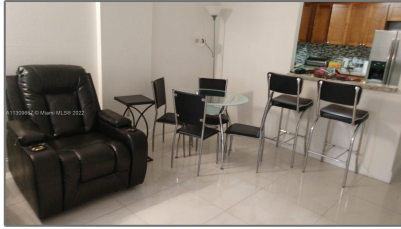

Residential Lease For Rent

720 Sqft - 16950 W Dixie Hwy # A436, North
Miami Beach, Florida 33160

Basic [Details](#)

Property Type: **Residential Lease**

Listing Type: **For Rent**

Listing ID: **A11309667**