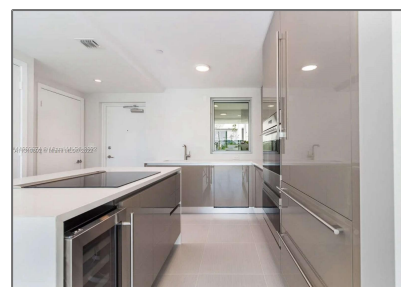

Residential Lease For Rent

780 Sqft - 1201 20th St # 312, Miami Beach,
Florida 33139

Basic [Details](#)

Property Type: **Residential Lease**

Listing Type: **For Rent**

Listing ID: **A11319892**

Price: **\$6,750**