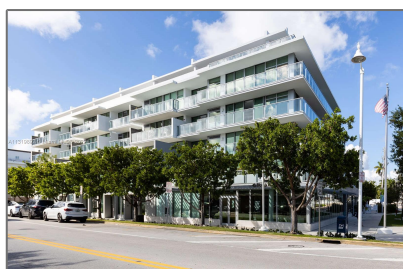

Residential Lease For Rent

780 Sqft - 1201 20th St # 312, Miami Beach,
Florida 33139

Basic [Details](#)

Property Type: **Residential Lease**

Listing Type: **For Rent**

Listing ID: **A11319892**

Price: **\$6,750**

County: **Miami-Dade County**

City: **Miami Beach**

Zipcode: **33139**

Street: **1201 20th St # 312**

Building Name: **PALAU SUNSET
HARBOR CONDO**

Floor Number: **0**

Longitude: **W81° 51' 29.6"**

Features