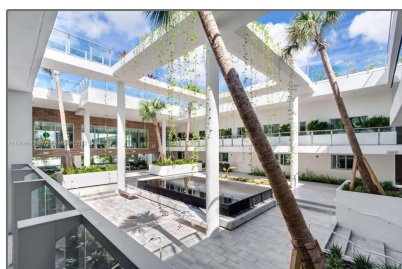

Residential Lease For Rent

780 Sqft - 1201 20th St # 312, Miami Beach,
Florida 33139

Basic [Details](#)

Property Type: **Residential Lease**

Listing Type: **For Rent**

Listing ID: **A11319892**

Price: **\$6,750**

County: **Miami-Dade County**

City: **Miami Beach**

Zipcode: **33139**

Street: **1201 20th St # 312**

Building Name: **PALAU SUNSET
HARBOR CONDO**

Floor Number: **0**

Longitude: **W81° 51' 29.6"**

Features