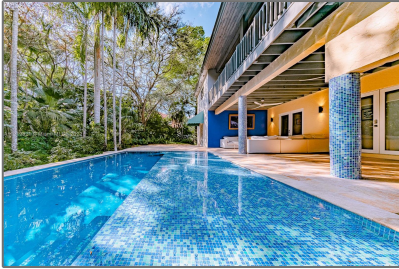

Residential Lease For Rent

6,000 Sqft - 11300 SW 94th Ave, Miami, Florida
33176

Basic [Details](#)

Property Type: **Residential Lease**

Listing Type: **For Rent**

Listing ID: **A11319821**

Price: **\$24,950**