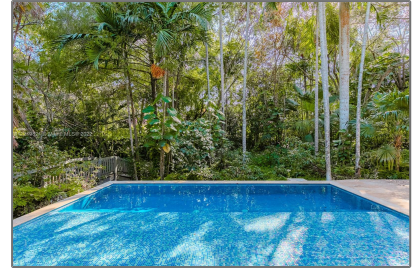

Residential Lease For Rent

6,000 Sqft - 11300 SW 94th Ave, Miami, Florida
33176

Basic [Details](#)

Property Type: **Residential Lease**

Listing Type: **For Rent**

Listing ID: **A11319821**

Price: **\$24,950**

State: **FL**

County: **Miami-Dade County**

City: **Miami**

Zipcode: **33176**

Street: **11300 SW 94th Ave**

Building Name: **EHMAN PARK
ESTATES**

Floor Number: **0**

Features