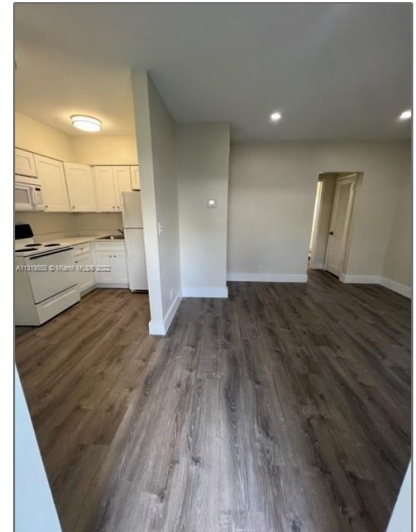

Residential Lease For Rent

11,850 Sqft - 4300 Seagrape Dr # 8, Lauderdale
By The Sea, Florida 33308

Basic [Details](#)

Property Type:	Residential Lease
Listing Type:	For Rent
Listing ID:	A11319858
Price:	\$1,960
Bedrooms:	1
Bathrooms:	1
Square Footage:	11,850 Sqft
Year Built:	1970
Lot Area:	31,228 Sqft