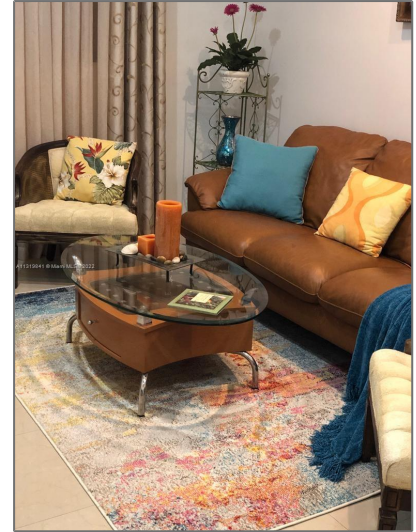

Residential Lease For Rent

500 Sqft - 13920 N Miami Ave # 0, Miami, Florida
33168

Basic [Details](#)

Property Type: **Residential Lease**

Listing Type: **For Rent**

Listing ID: **A11319841**

Price: **\$1,600**