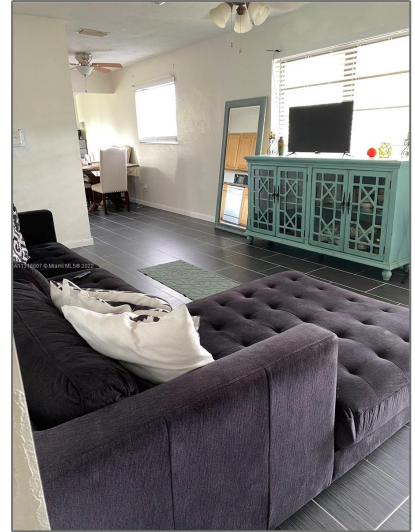

Residential For Sale

1,049 Sqft - 5930 SW 39th Ct, Davie, Florida
33314

Basic [Details](#)

Property Type:	Residential
Listing Type:	For Sale
Listing ID:	A11318807
Price:	\$399,900
Bedrooms:	3
Bathrooms:	1
Square Footage:	1,049 Sqft
Year Built:	1968
Lot Area:	6,400 Sqft