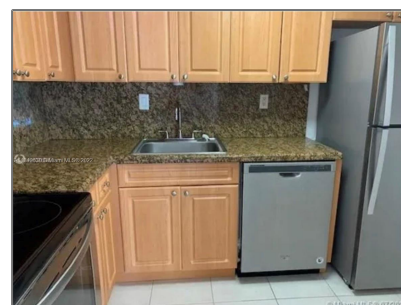

Residential Lease For Rent

1,020 Sqft - 7925 SW 104th St # 204E, Miami,
Florida 33156

Basic [Details](#)

Property Type: **Residential Lease**

Listing Type: **For Rent**

Listing ID: **A11319630**

Price: **\$2,200**