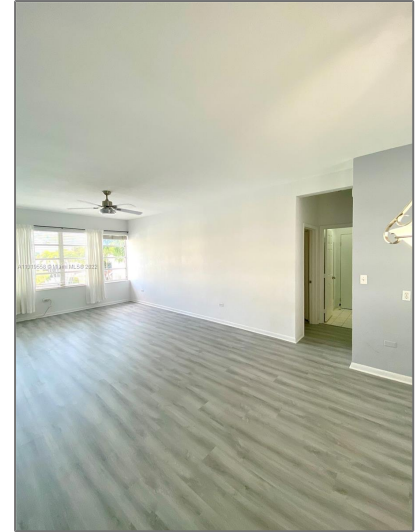

Residential Lease For Rent

750 Sqft - 4710 Pine Tree Dr # 48, Miami Beach, Florida 33140

Basic [Details](#)

Property Type: **Residential Lease**

Listing Type: **For Rent**

Listing ID: **A11319558**

Price: **\$2,250**