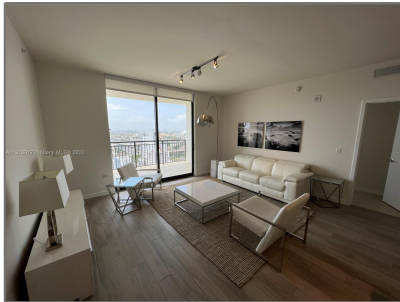

Residential Lease For Rent

1,274 Sqft - 999 SW 1st Ave # 2905, Miami,
Florida 33130

Basic [Details](#)

Property Type: **Residential Lease**

Listing Type: **For Rent**

Listing ID: **A11318017**

Price: **\$4,150**

City: **Miami**

Zipcode: **33130**

Street: **999 SW 1st Ave #
2905**

Building Name: **NINE AT MARY
BRICKELL VII**

Floor Number: **0**

Longitude: **W81° 48' 19.2"**

Features

✓ Swimming Pool: **In Ground**