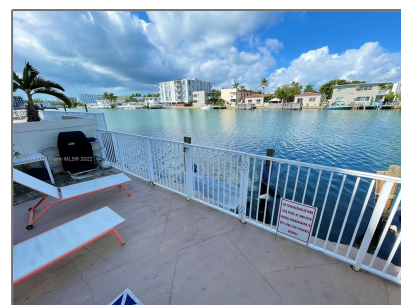

# Residential Lease For Rent

431 Sqft - 8420 Byron Ave # 15, Miami Beach,  
Florida 33141