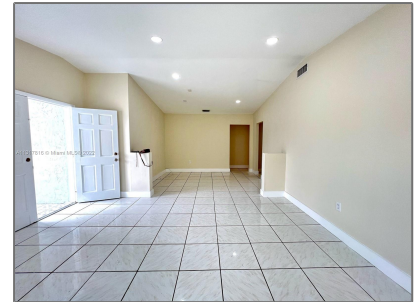

Residential Lease For Rent

1,701 Sqft - 2440 SW 115th Ave, Miami, Florida
33165

Basic [Details](#)

Property Type: **Residential Lease**

Listing Type: **For Rent**

Listing ID: **A11317816**

Price: **\$2,900**

Bedrooms: **3**

Bathrooms: **2**

Square Footage: **1,701 Sqft**

Year Built: **1982**

Address [Map](#)

Country: **US**

State: **FL**

County: **Miami-Dade County**